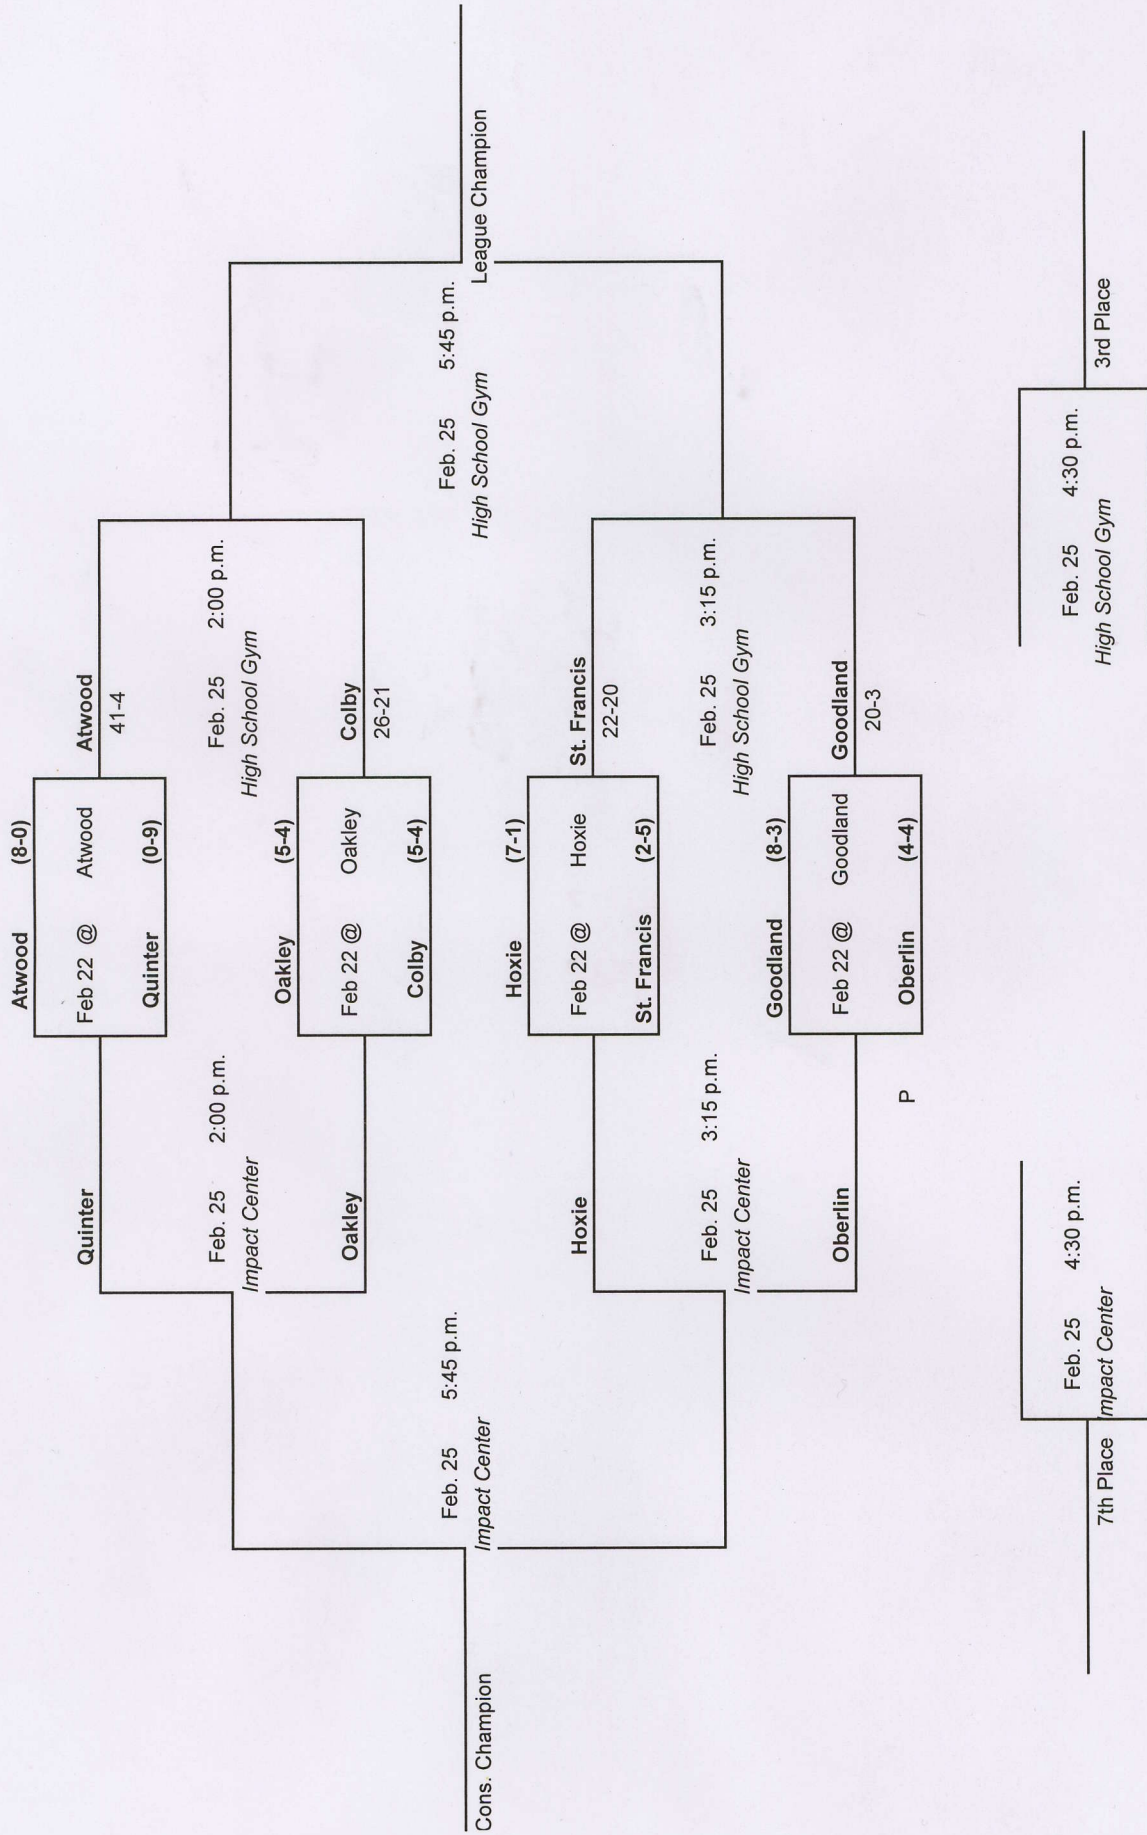

**B TEAM NWKL GIRL'S BASKETBALL TOURNAMENT**  
 Oakley High School/Impact Center  
 February 22 and 25, 2010

**ALL TIMES ARE APPROXIMATE. GAMES WILL START 10 MINUTES AFTER THE COMPLETION OF THE LAST GAME.**