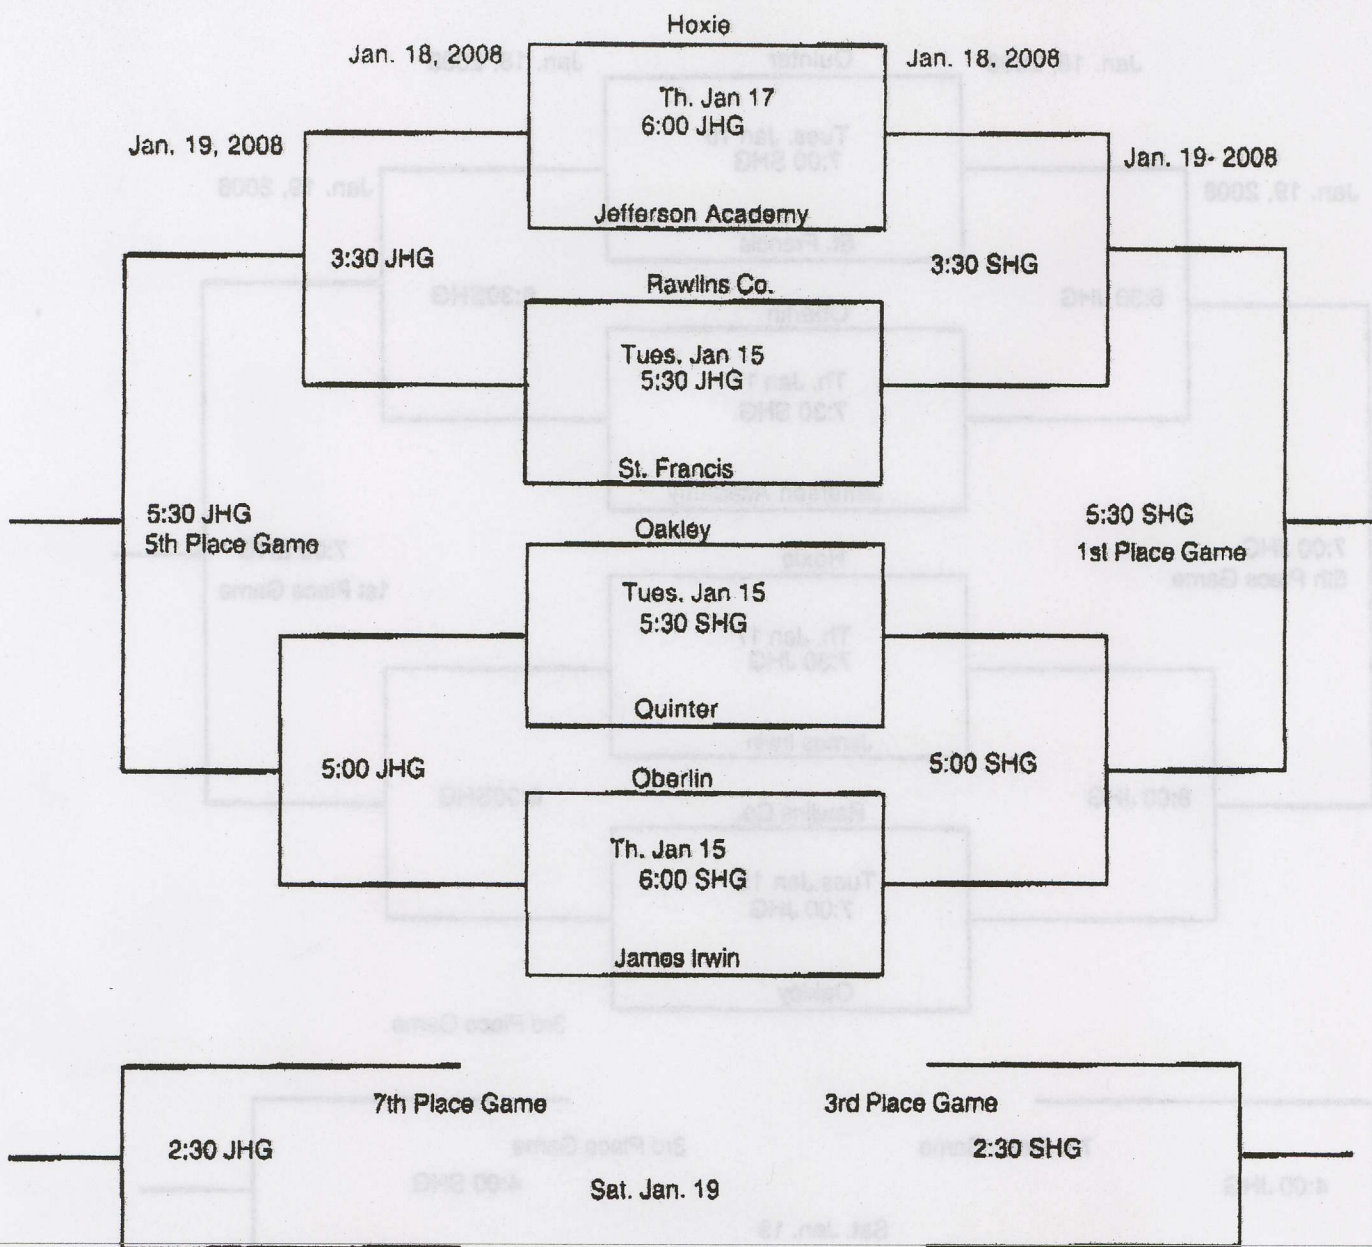

2008 OBERLIN INVITATIONAL BASKETBALL TOURNAMENT (39th Annual)

GIRL'S DIVISION

SHG- Senior High Gym
JHG - Junior High Gym