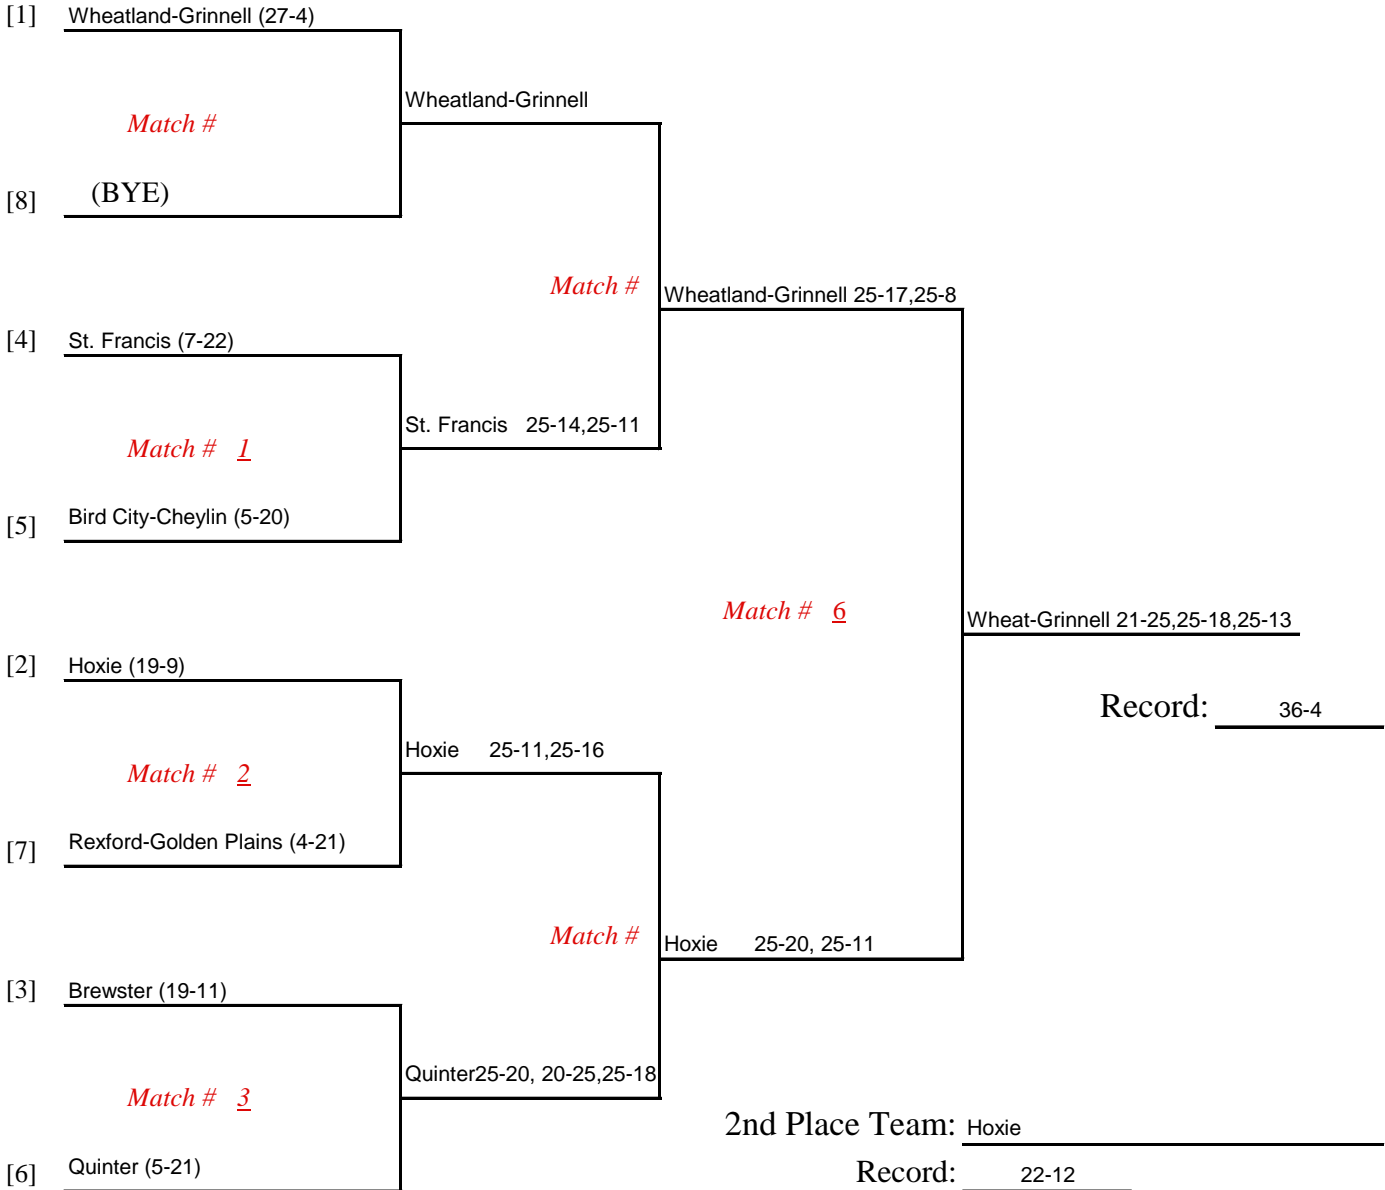

Kansas State High School Activities Association
OFFICIAL TOURNAMENT BRACKET
CLASS 1A — REGIONAL VOLLEYBALL TOURNAMENT

NOTE: The top 2 teams will advance to sub-state competition.

DATE: October 16, 2007

SITE: Rexford-Golden Plains

MANAGER: Travis Betz

TCH(S) #1 START TIME: 2:00 P.M. C.T.

Other matches will start 20 min. (10 min) after)

7-team tournaments will not start before 2:00 PM

6-team tournaments will not start before 3:00 PM

NO MATCH WILL START SOONER THAN THE TIME PRINTED ON THE BRACKET